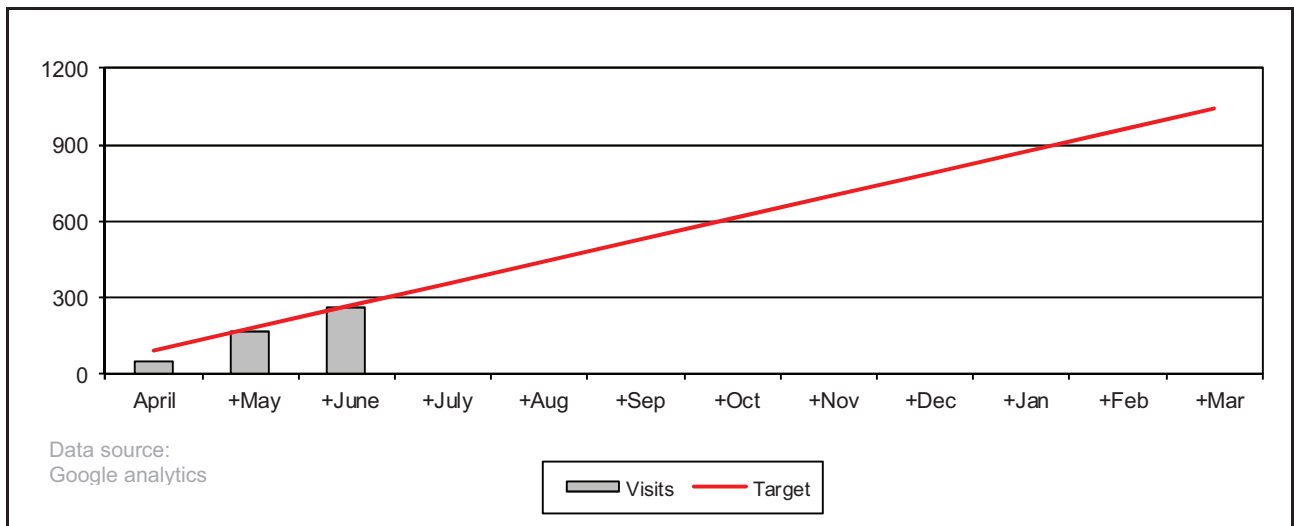

1.14: visits to ShapeYourPlace West Huntingdonshire

TARGET	1040	Performance	261	On target?	<input checked="" type="checkbox"/>
---------------	-------------	--------------------	------------	-------------------	-------------------------------------

Figure 1.15: issues on ShapeYourPlace Huntingdonshire

A total of 39 issues were raised between 1 April and 30 June 2013 in Huntingdonshire