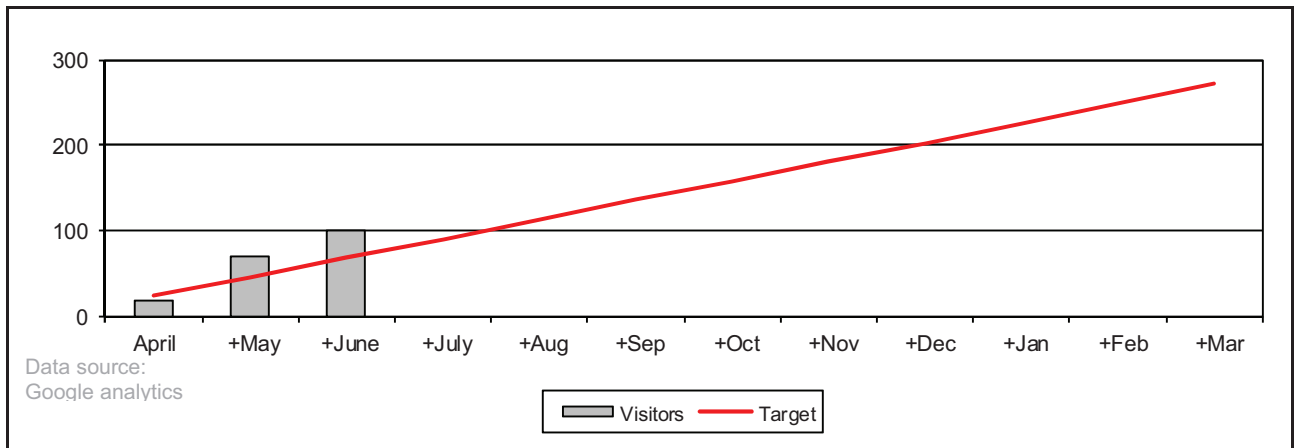

1.13: visitors to ShapeYourPlace West Huntingdonshire

TARGET	271	Performance	100	On target?	☒