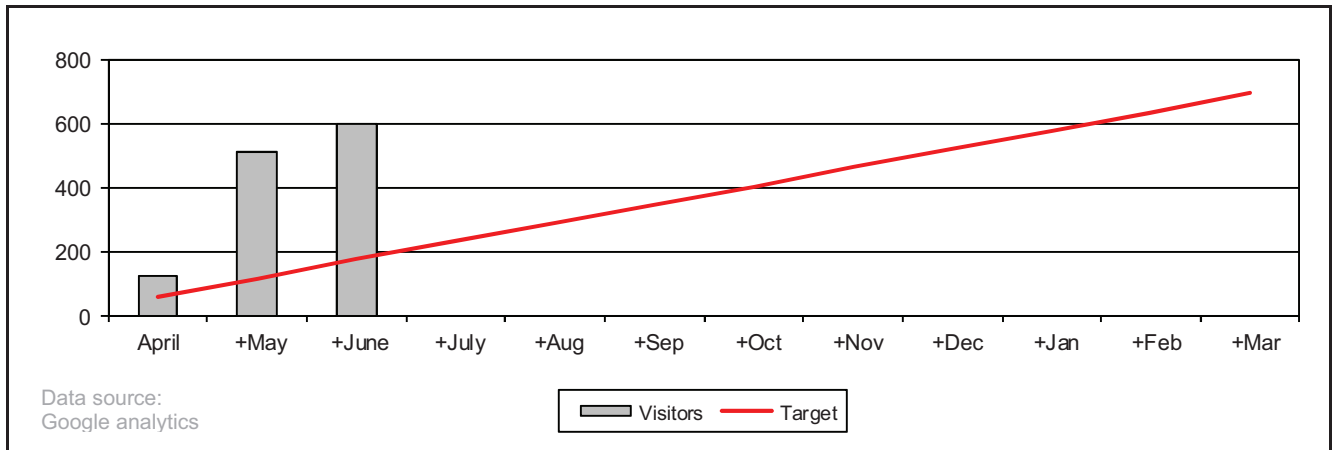

1.3: visitors to ShapeYourPlace North Huntingdonshire

TARGET	691	Performance	596	On target?	☒