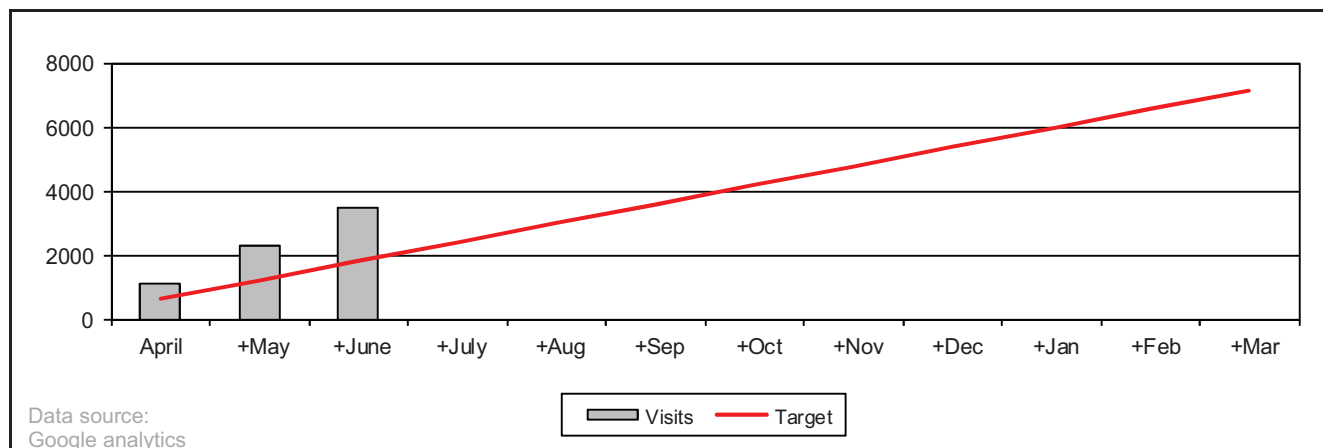

1.2: visits to ShapeYourPlace Huntingdon

TARGET	7154	Performance	3452	On target?	✓