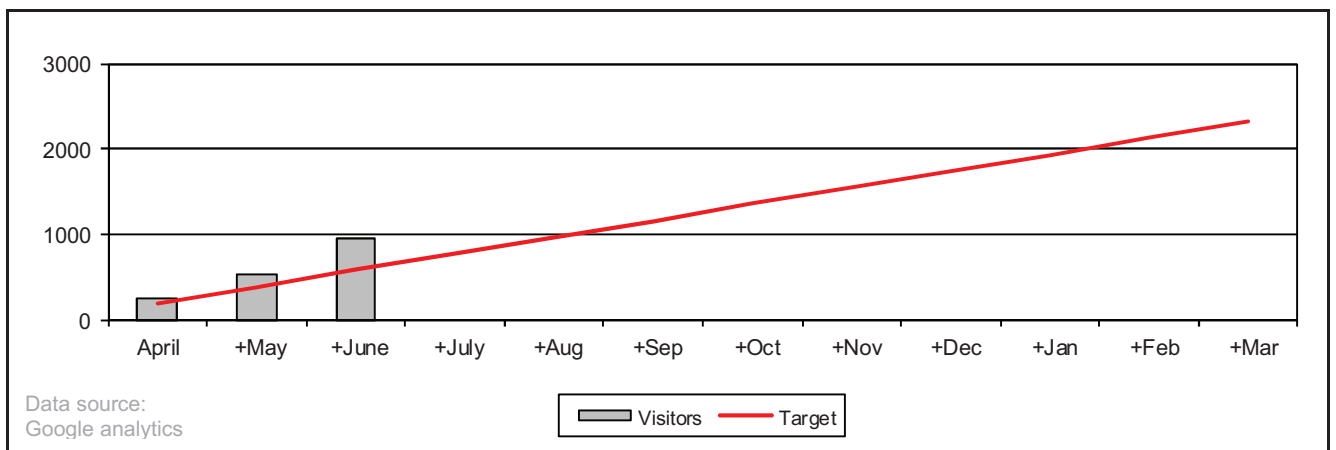

1.11: visitors to ShapeYourPlace St Neots

TARGET	2319	Performance	952	On target?	☒