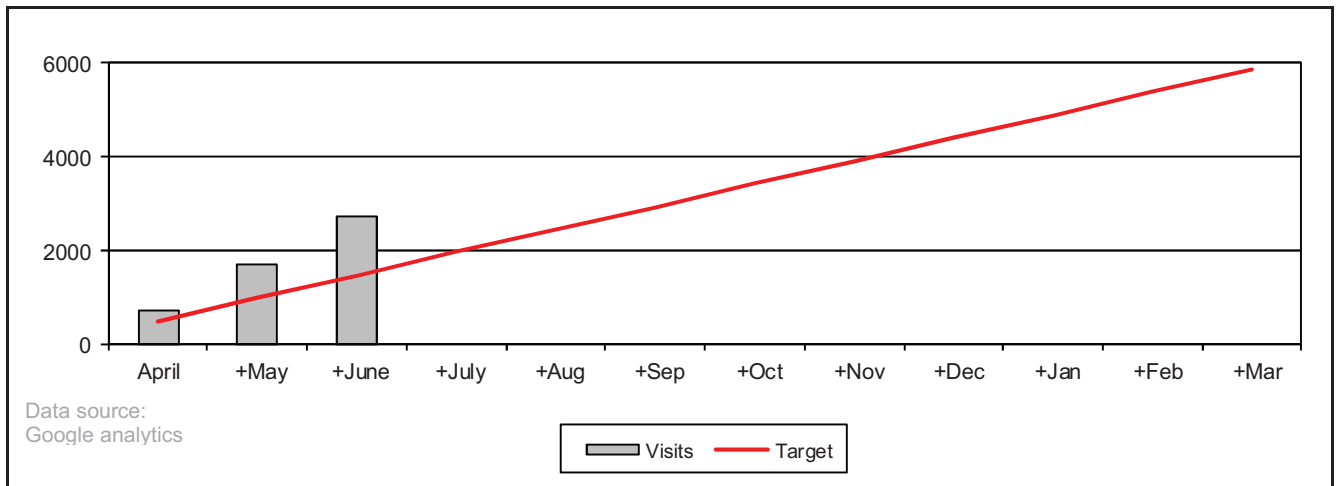

1.10: visits to ShapeYourPlace St Ives

TARGET	5876	Performance	2705	On target?	☒