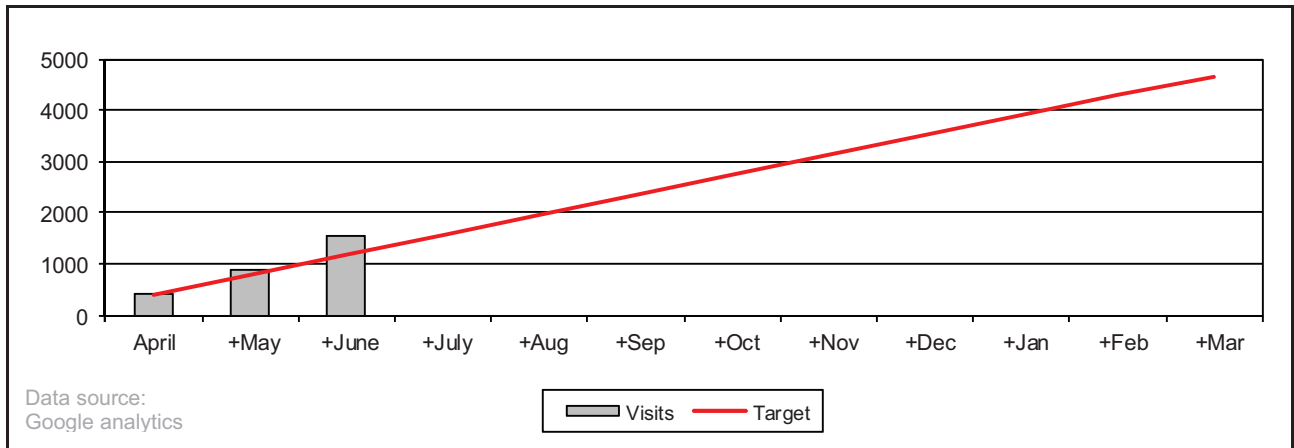

1.12: visits to ShapeYourPlace St Neots

TARGET	4667	Performance	1526	On target?	☒