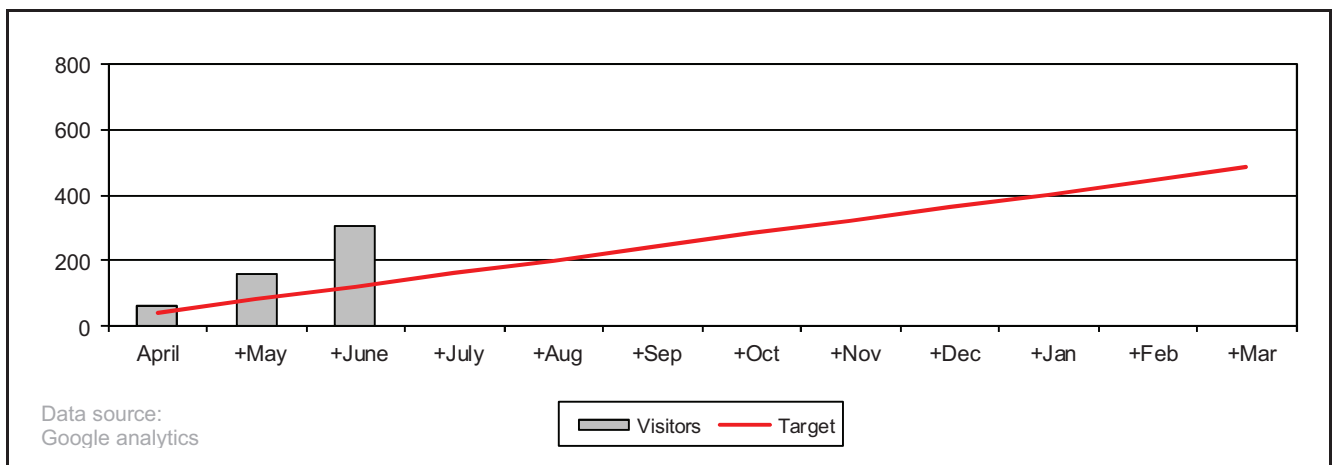

1.7: visitors to ShapeYourPlace Sawtry

TARGET	483	Performance	307	On target?	☒