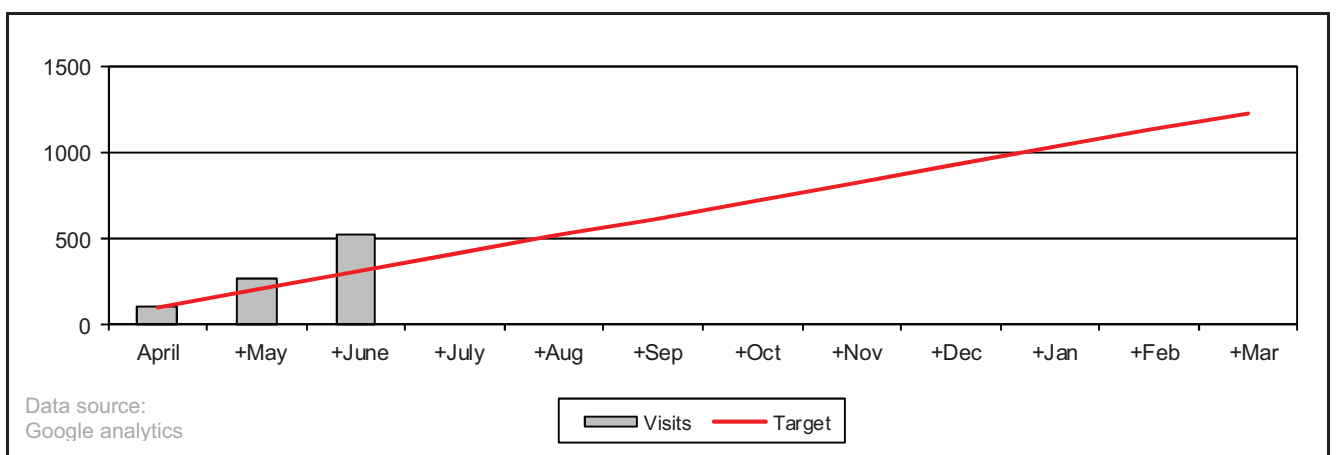

1.8 visits to ShapeYourPlace Sawtry

TARGET	1228	Performance	520	On target?	☒