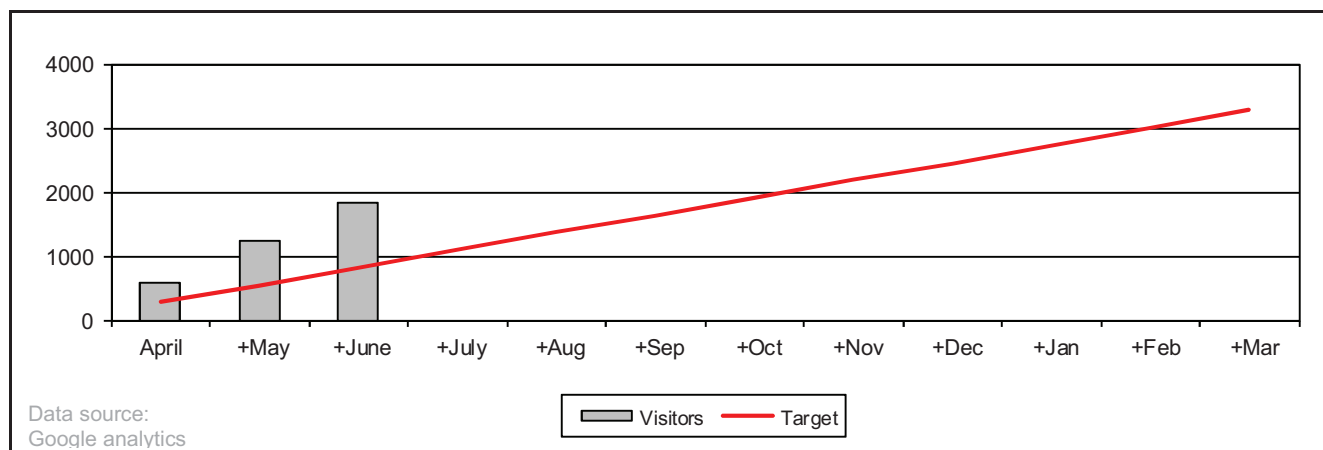

ShapeYourPlace Huntingdonshire 1 April – 30 June 2013:

Please note scale on Y axis changes

1.0: Summary

Measure	Huntingdonshire							
	Huntingdon	North Hunts	Ramsey	Sawtry	St Ives	St Neots	West Hunts	TOTAL
Unique visitors	1822	596	558	307	1429	952	100	5764
Visits	3454	956	1362	520	2705	1526	261	10784

1.1: visitors to ShapeYourPlace Huntingdon

TARGET	3270	Performance	1822	On target?	✓