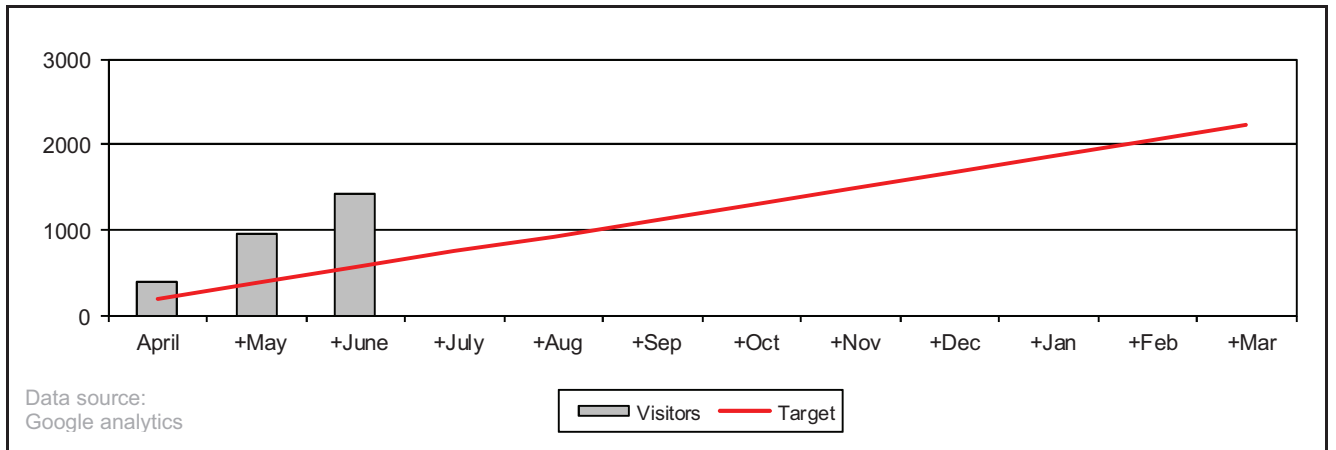

1.9: visitors to ShapeYourPlace St Ives

TARGET	2222	Performance	1429	On target?	☒