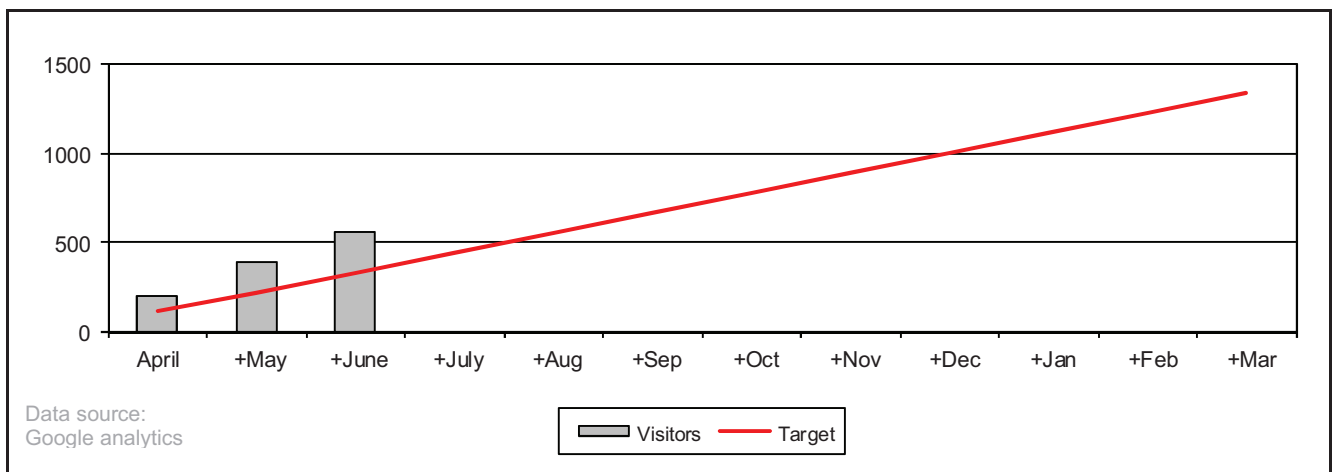

1.5: visitors to ShapeYourPlace Ramsey

TARGET	1337	Performance	558	On target?	☒