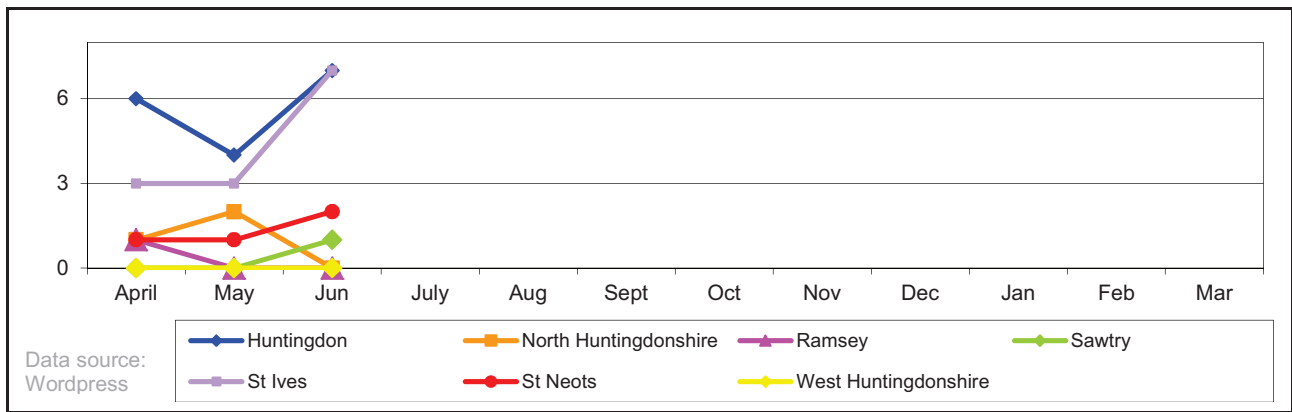

1.14: visits to ShapeYourPlace West Huntingdonshire

TARGET	1040	Performance	261	On target?	<input checked="" type="checkbox"/>
---------------	-------------	--------------------	------------	-------------------	-------------------------------------

Figure 1.15: issues on ShapeYourPlace Huntingdonshire

A total of 39 issues were raised between 1 April and 30 June 2013 in Huntingdonshire