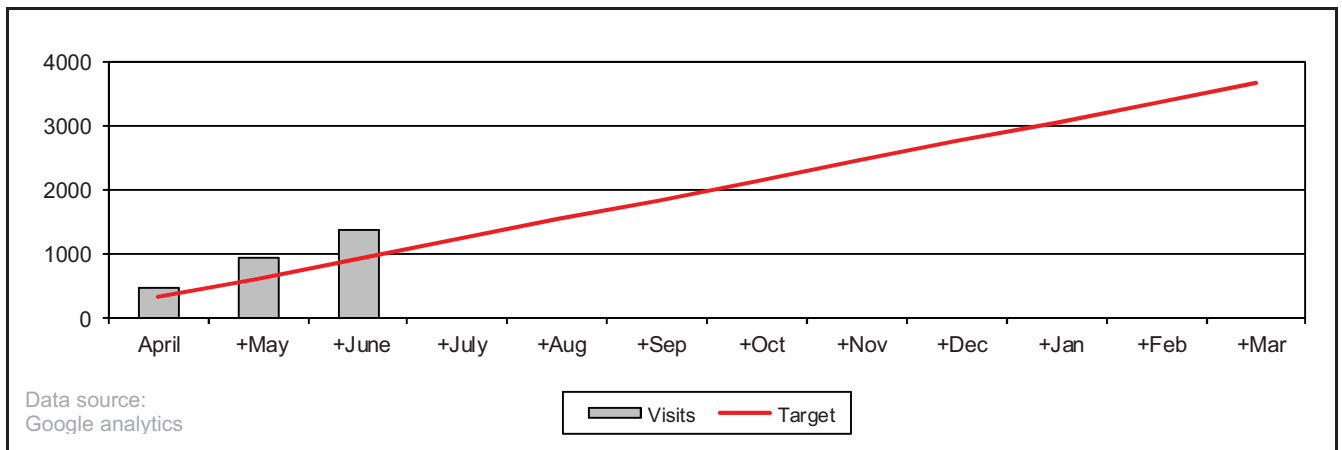

1.6: visits to ShapeYourPlace Ramsey

TARGET	3647	Performance	1362	On target?	☒