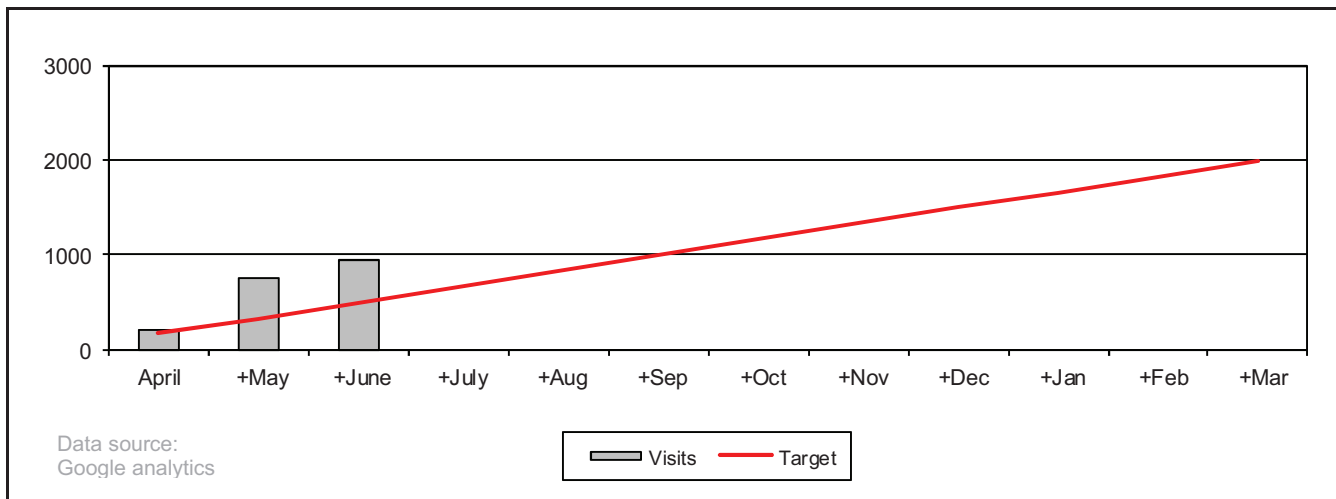

1.4: visits to ShapeYourPlace North Huntingdonshire

TARGET	1990	Performance	956	On target?	☒